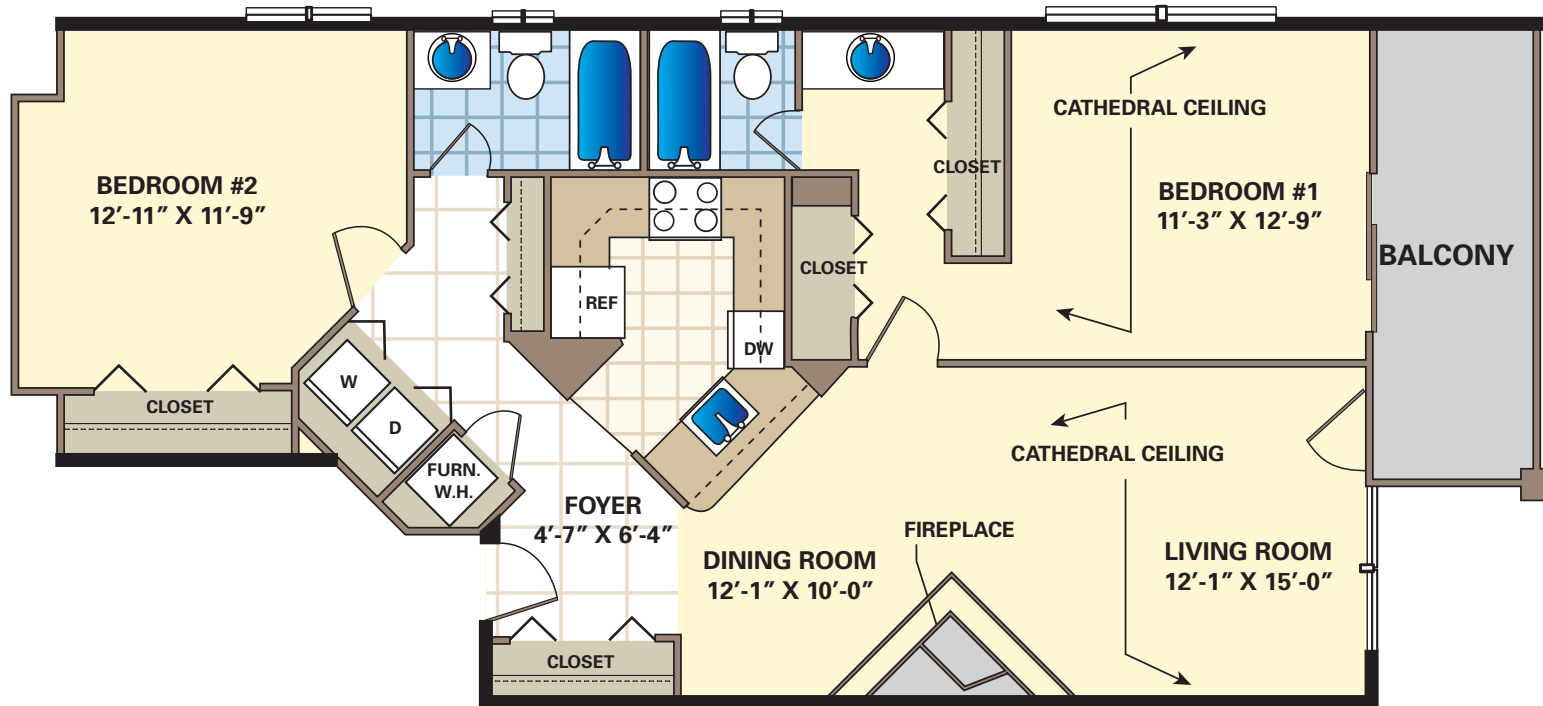

WORTHINGTON
Two Bedroom Two Bath 3rd & 4th Floors

Orchard Park

DISTINCTIVE APARTMENT HOMES

Total Square Feet – 1236
All dimensions are approximate.

Location: _____

Monthly Rent: _____

Deposit: _____

email orchardparkleasing@hrehllc.com | phone 410.465.0300
www.orchardparkapartment.com | www.livetheparkway.com