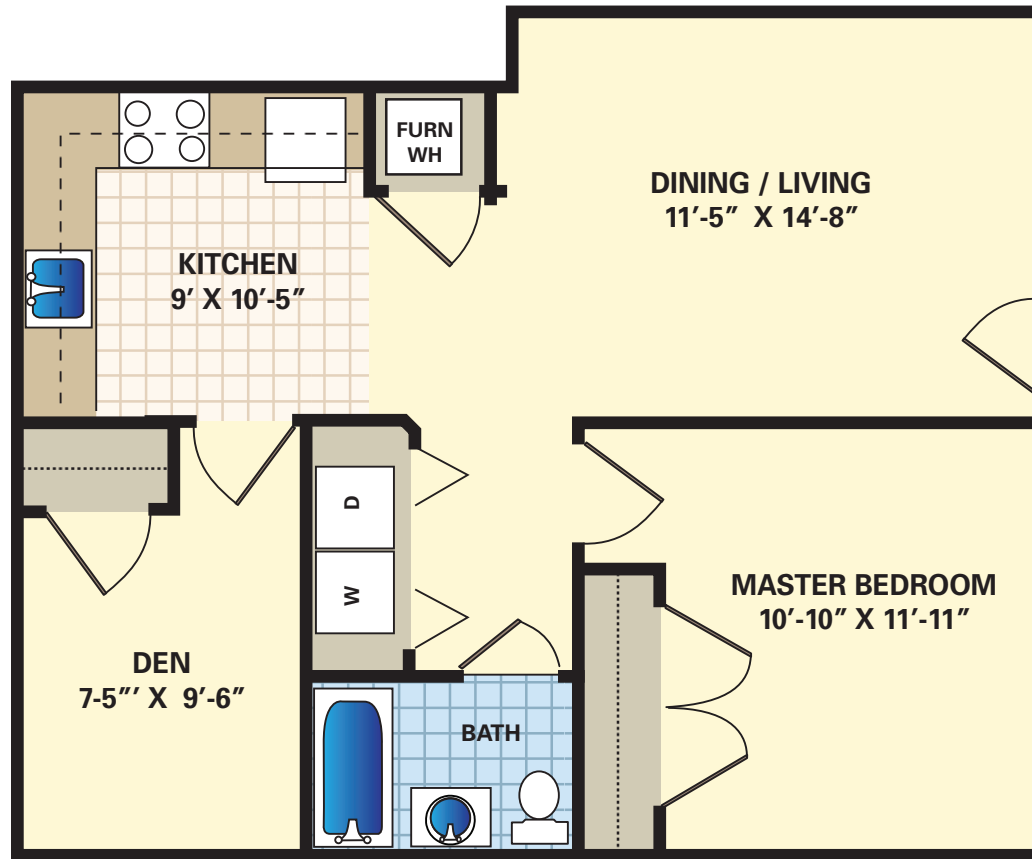

LISBON

One Bedroom with Den, #109

Total Square Feet – 1088

All dimensions are approximate.

Location: _____

Monthly Rent: _____

Deposit: _____

email orchardparkleasing@hrehllc.com | phone 410.465.0300
www.orchardparkapartment.com | www.livetheparkway.com