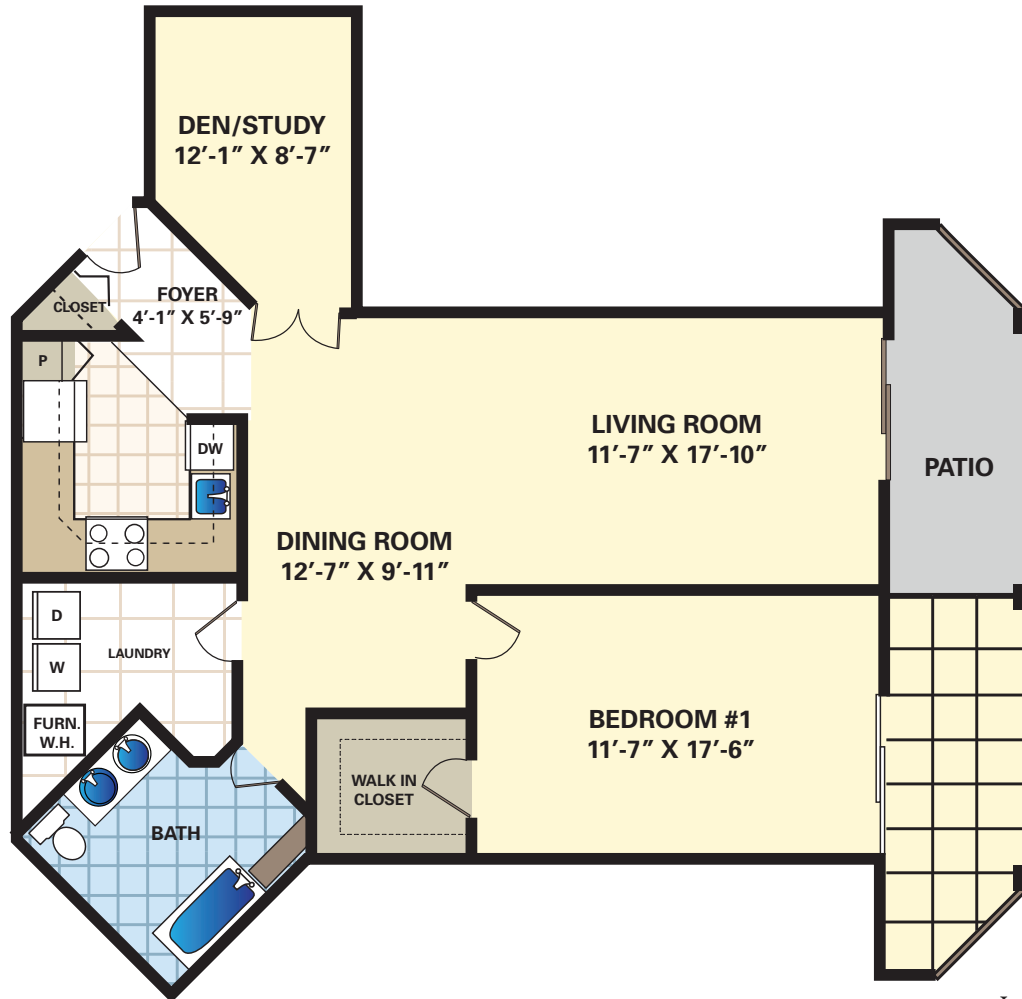

HERRINGTON

One Bedroom with Den (Downstairs Walkout)

Orchard Park

DISTINCTIVE APARTMENT HOMES

Total Square Feet – 1050

All dimensions are approximate.

Location: _____

Monthly Rent: _____