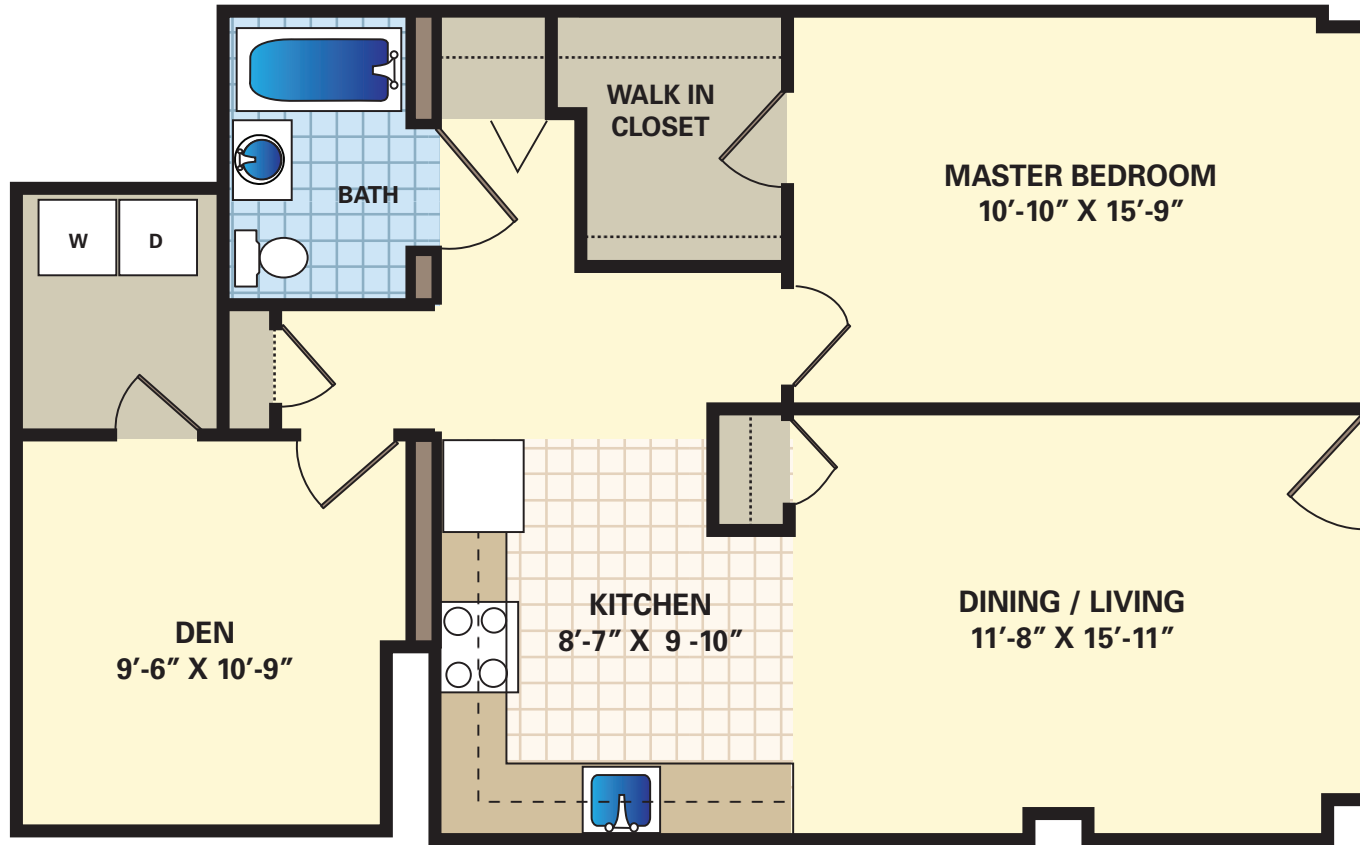

HERITAGE

One Bedroom with Den #107

Total Square Feet – 1028

All dimensions are approximate.

Location: _____

Monthly Rent: _____

Deposit: _____

email orchardparkleasing@hrehllc.com | phone 410.465.0300
www.orchardparkapartment.com | www.livetheparkway.com