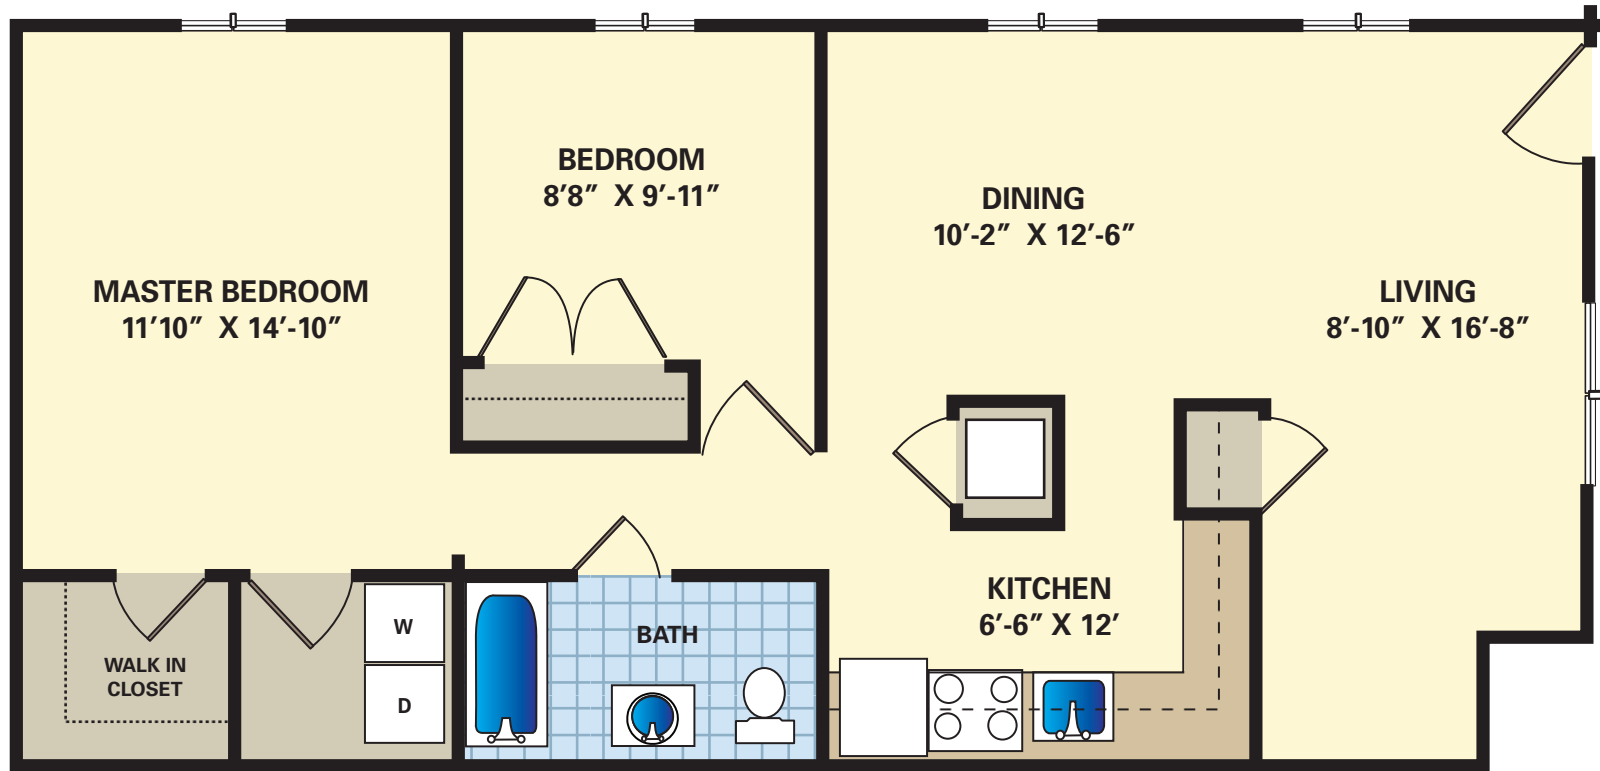

# FAIRMONT

Two Bedroom One Bath, #101

Total Square Feet – 1140

All dimensions are approximate.

Location: \_\_\_\_\_

Monthly Rent: \_\_\_\_\_

Deposit: \_\_\_\_\_

email [orchardparkleasing@hrehllc.com](mailto:orchardparkleasing@hrehllc.com) | phone 410.465.0300  
www.orchardparkapartment.com | www.livetheparkway.com