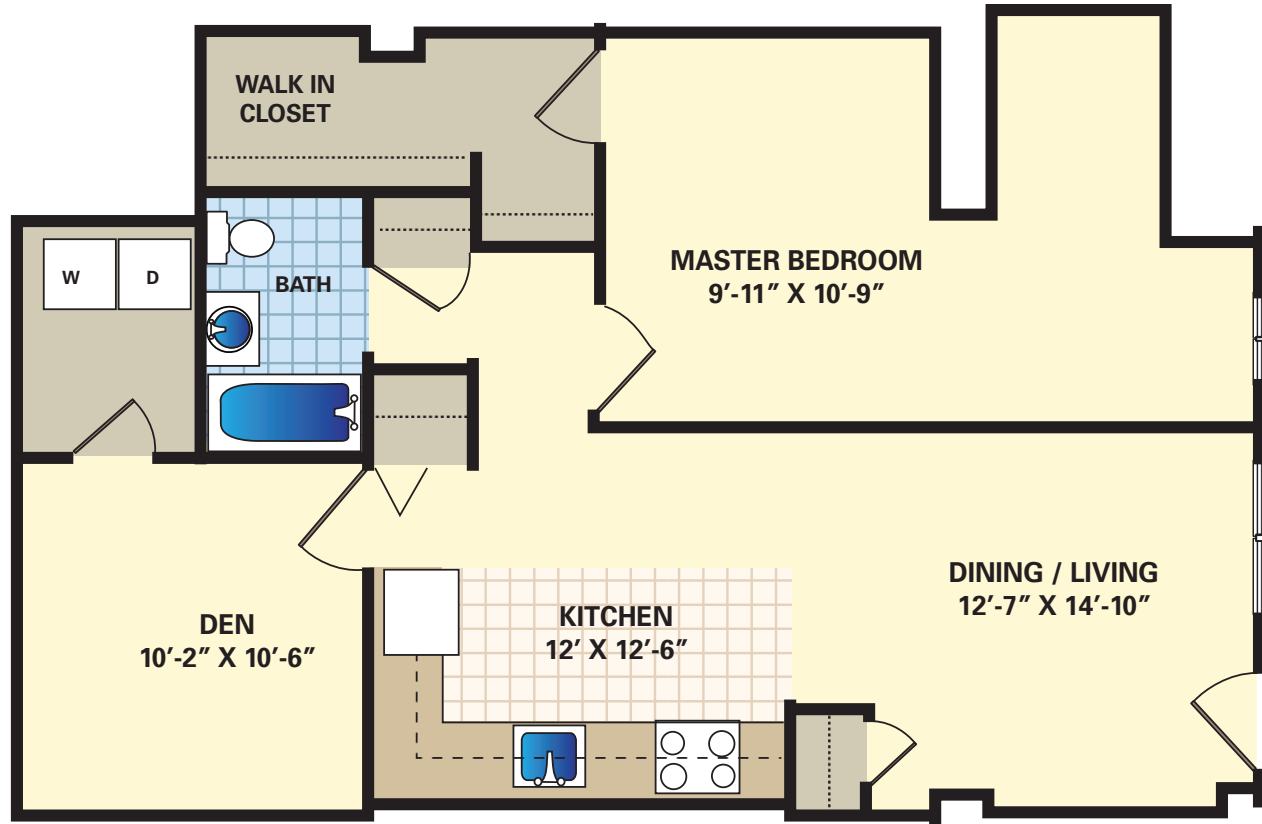

BENSON

One Bedroom with Den, #102

Total Square Feet – 1028

All dimensions are approximate.

Location: _____

Monthly Rent: _____

Deposit: _____

email orchardparkleasing@hrehllc.com | phone 410.465.0300
www.orchardparkapartment.com | www.livetheparkway.com